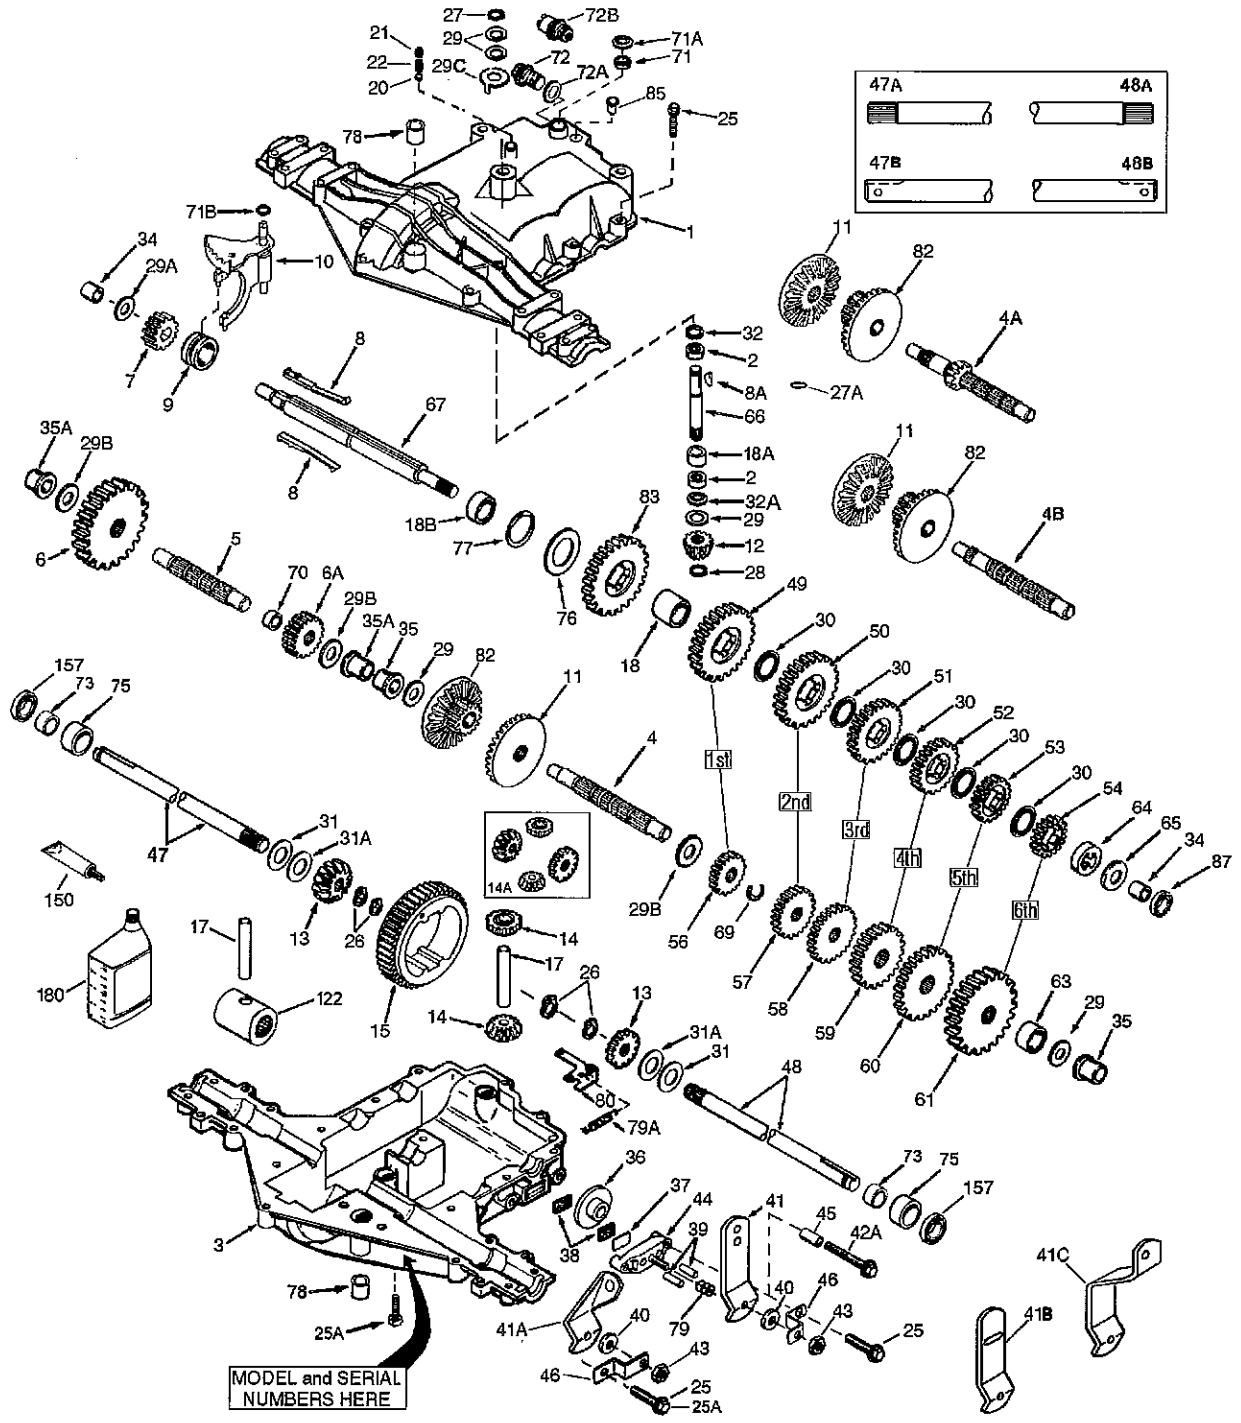

MST-204-581A

Ref #	Serv	Description	Add qty
1	772158	COVER ASSY MST	1
2	780086	NEEDLE BRG .625ID	2
3	770148A	CASE CAST MST	1
4	776406	COUNTERSHAFT MST	1
5	776409	OUTPUT SHAFT MST	1
6	778364	SPUR GEAR 38T PM SER	1
7	778330	SPUR GEAR 11T PM SER	1
8	792180A	SHIFT KEY	2
9	784352	SHIFT COLLAR 820	1
10	784378A	SHIFT ROD & FORK ASSY MST	1
11	778334	BEVEL GEAR 30T PM	1
12	778309	BEVEL PINION 13T PM	1
15	778370	RING GEAR 43T MST	1
17	786188	PIN DIFF SHAFT	1
18	786219	NEUTRAL SPACER MST	1
20	792077A	BALL 5/16 DIA	1
21	792078	SET SCREW 3/8-16 X 3/8	1
22	792079	SPRING .310 OD .625 L	1
25	792073	HEX HD 1/4-20 X 1.25 THD FORM	19
26	792125	RETAINING RING .688X.042 EXT	4
27	792035	RETAINING RING .625X.035 EXT	1
28	788040	RETAINING RING .562X.035 EXT	1
29	780072	WASHER .627ID .031W THR	5
30	780108	WASHER 1.127ID .032W CUP	3
31	780001	WASHER .750ID .56W FLAT	2
32	788083	OIL SEAL .6250 ID	1
34	780194	BUSHING .563	2
35	780210	BUSHING FLANGED .625ID	1
36	790075	BRAKE DISK	1
37	790007	BRAKE PAD PLATE	1
38	799021	BRAKE PAD	2
39	786026B	DOWEL PIN 5/16 X 3/4	2
40	792076A	WASHER .312ID .059W FLAT	1
41	790045	BRAKE LEVER	1
43	792075	LOCKNUT 5/16-24	1
44	790025	BRAKE PAD HOLDER	1
46	786086	BRACKET "Z"	1
47	775047	AXLE 11.250	1
48	775048	AXLE 15.812	1
49	778356	SPUR GEAR 29T PM	1
50	778340	SPUR GEAR 24T PM IC	1
51	778344	SPUR GEAR 20T PM IC	1
52	778401	SPUR GEAR 16T PM IC	1
56	778355	SPUR GEAR 11T PM SER	1